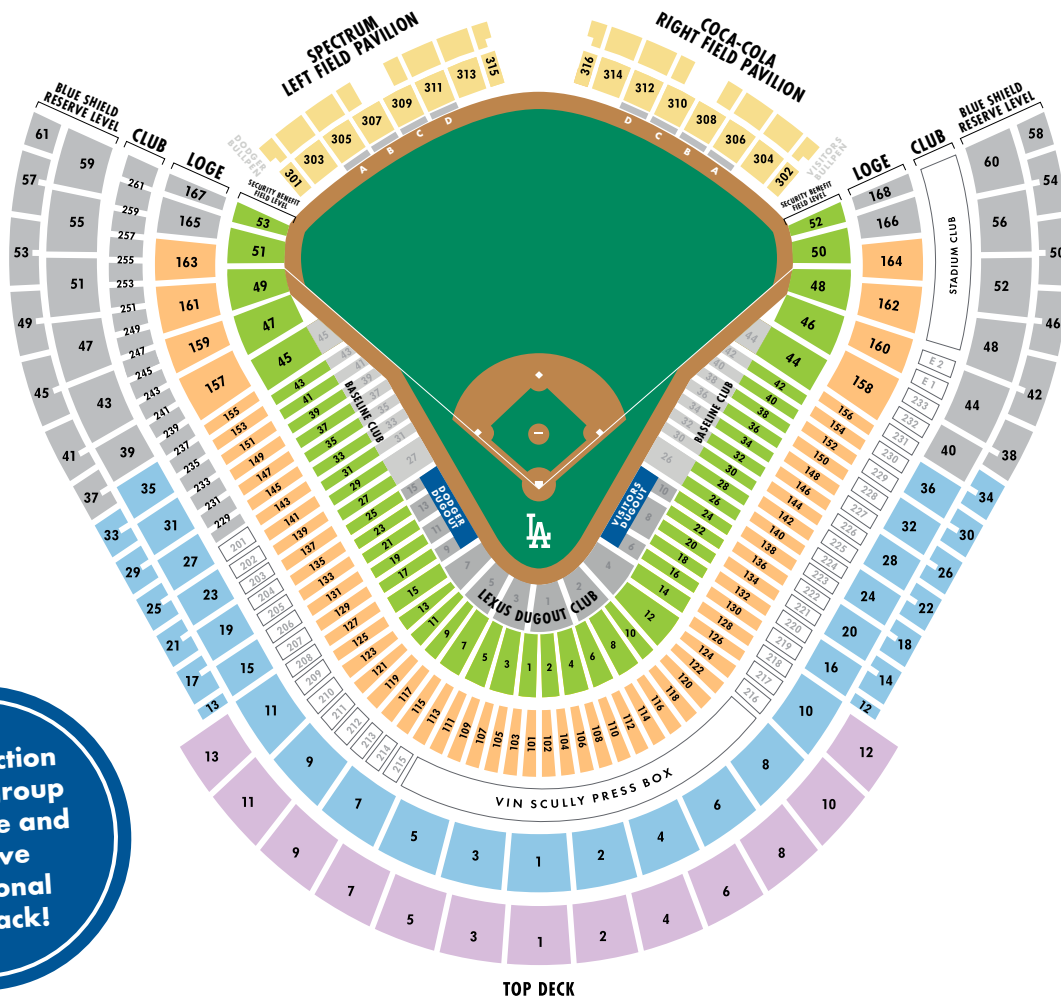

Fill a section with a group purchase and receive additional kickback!

FIELD LEVEL (SECTIONS 1-53)

\$10 DONATION

Donated back to the school for every Field level ticket that is purchased

LOGE LEVEL (SECTIONS 104-164)